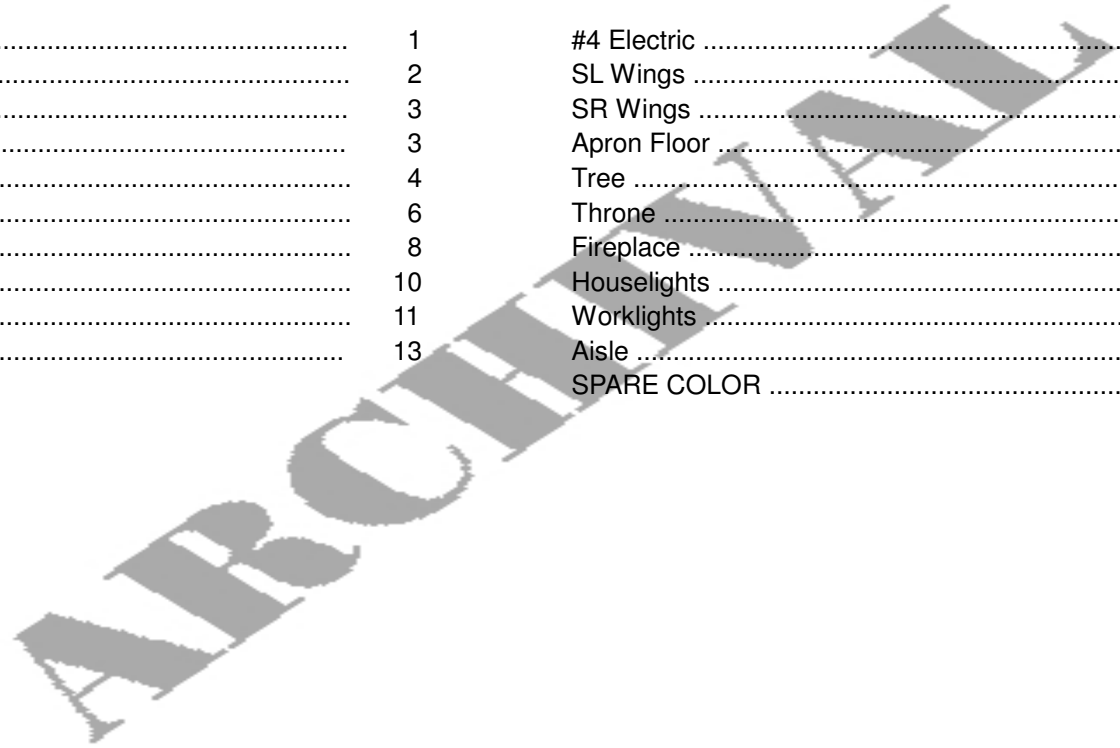

TABLE OF CONTENTS

Booth	1	#4 Electric	14
FOH	2	SL Wings	15
SL Torm	3	SR Wings	15
SR Torm	3	Apron Floor	16
#1 Electric	4	Tree	16
#2 Electric	6	Throne	16
#2a Electric	8	Fireplace	17
#3 Electric	10	Houselights	18
#3a Electric	11	Worklights	19
TBA	13	Aisle	20
		SPARE COLOR	20